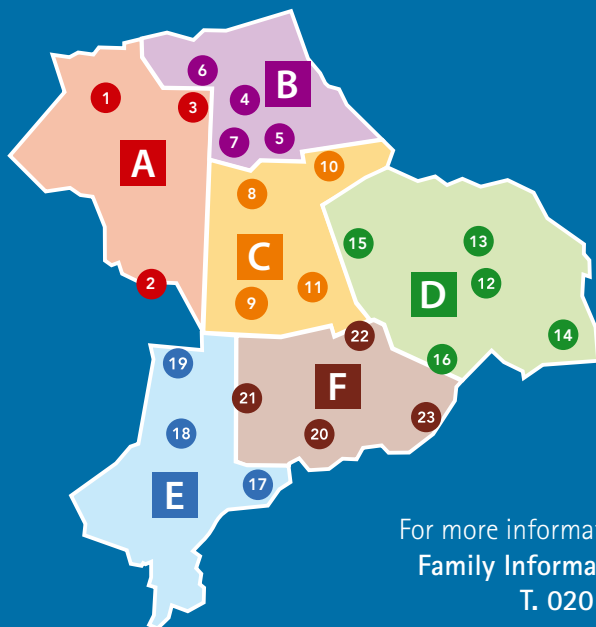

There are 6 children's centre areas in Hackney (A, B, C, D, E, F). There is a strategic centre in each area where there is a large team of professionals. You can access information about Midwives, Speech and Language Therapists, Health Visitors from all centres.

Map and Key

For more information contact:
Family Information Service
T. 020 8820 7590

The centres are listed below:

AREA A

Woodberry Down Children's Centre (Strategic) 1
Spring Park Drive, Green Lanes, N4 2NP
T. 020 8815 3250

Morningside Children's Centre 22
Chatham Place, E9 6LL
T. 020 8525 2400

Wetherell Children's Centre 23
17 Iveagh Close,
Wetherell Road, E9 7BW
T. 020 8533 1072

* Centre opens in 2010