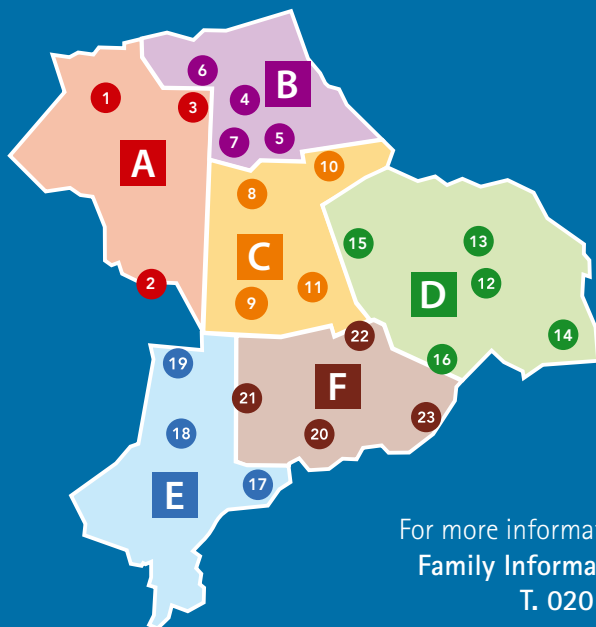

There are 6 children's centre areas in Hackney (A, B, C, D, E, F). There is a strategic centre in each area where there is a large team of professionals. You can access information about Midwives, Speech and Language Therapists, Health Visitors from all centres.

Map and Key

For more information contact:
Family Information Service
T. 020 8820 7590

The centres are listed below:

AREA A

Woodberry Down Children's Centre (Strategic) 1
Spring Park Drive, Green Lanes, N4 2NP
T. 020 8815 3250