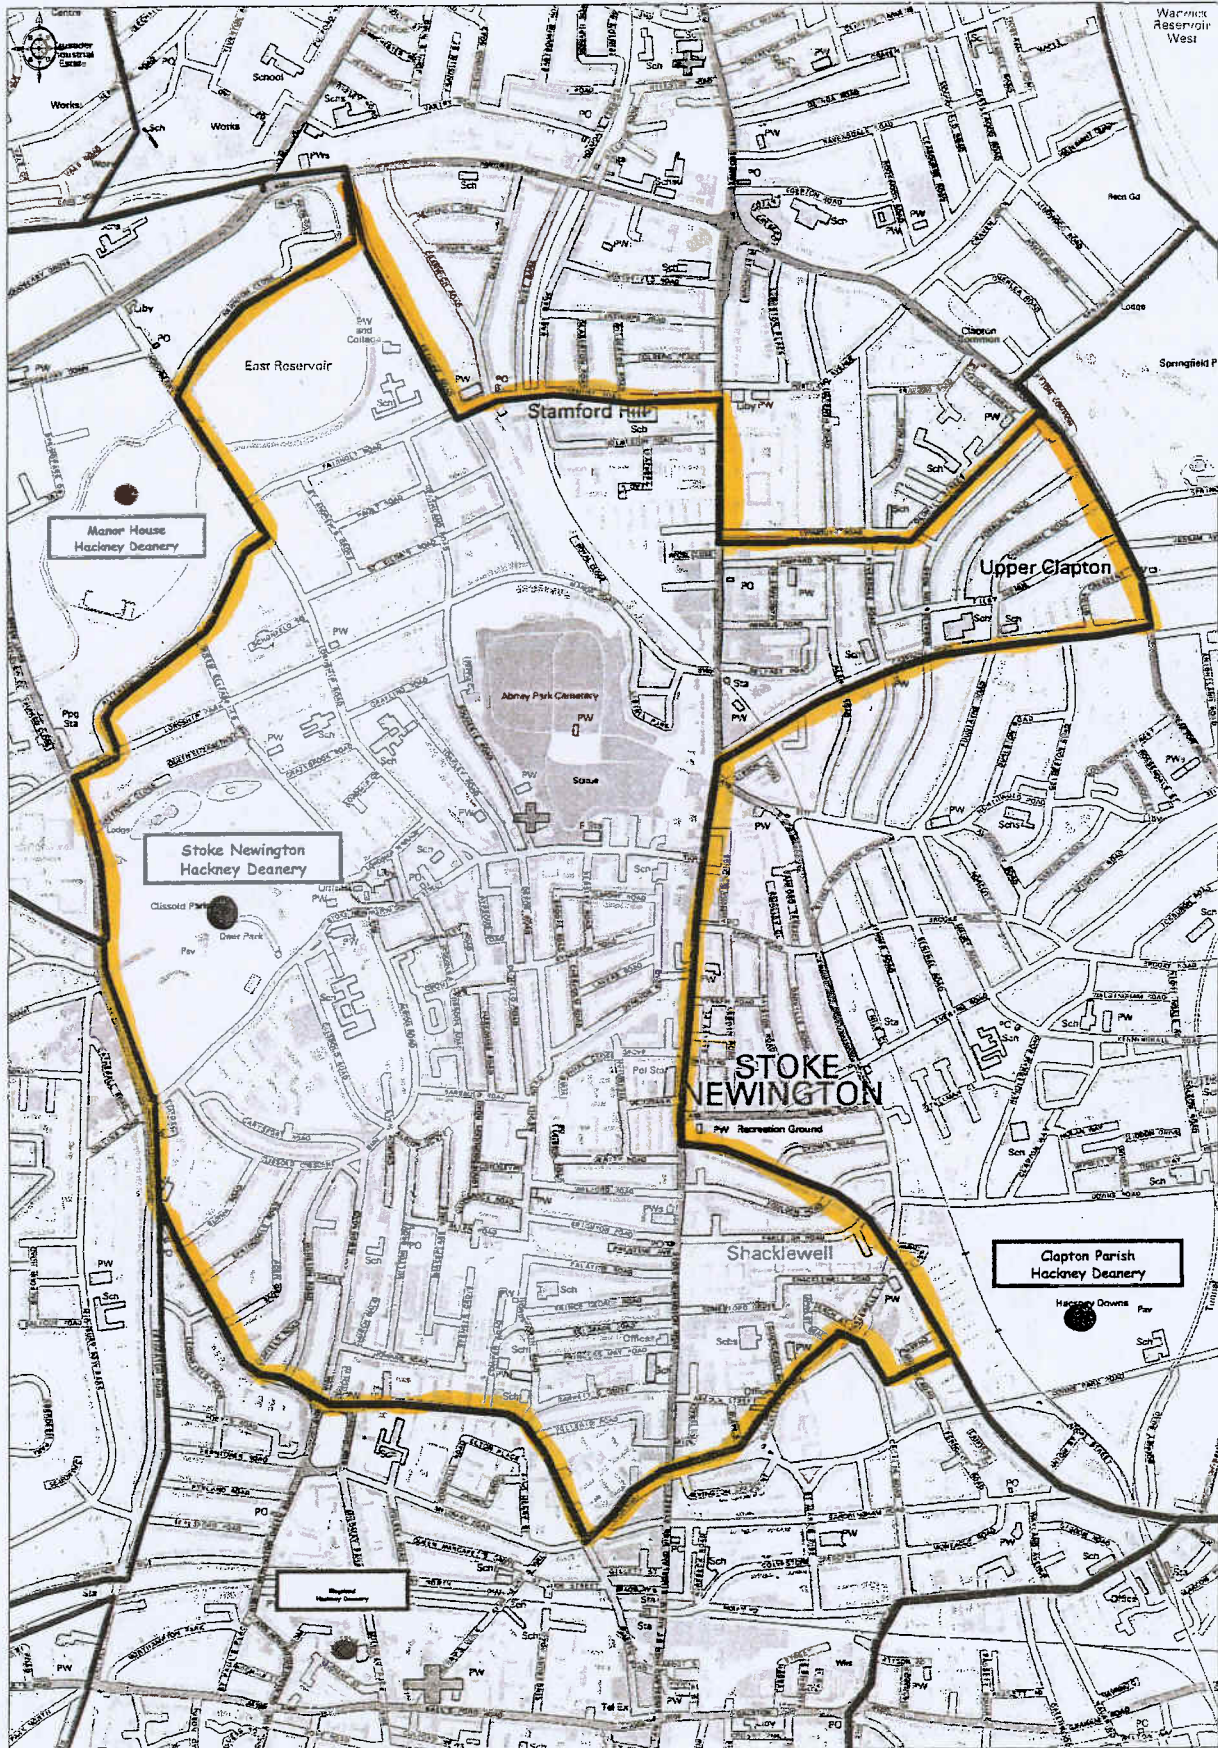

Our Lady of Good Counsel, Stoke Newington, Bouverie Road N16 0AJ
Hackney Deanery

Ordnance Survey

Westminster Diocese. Mapped July 2005