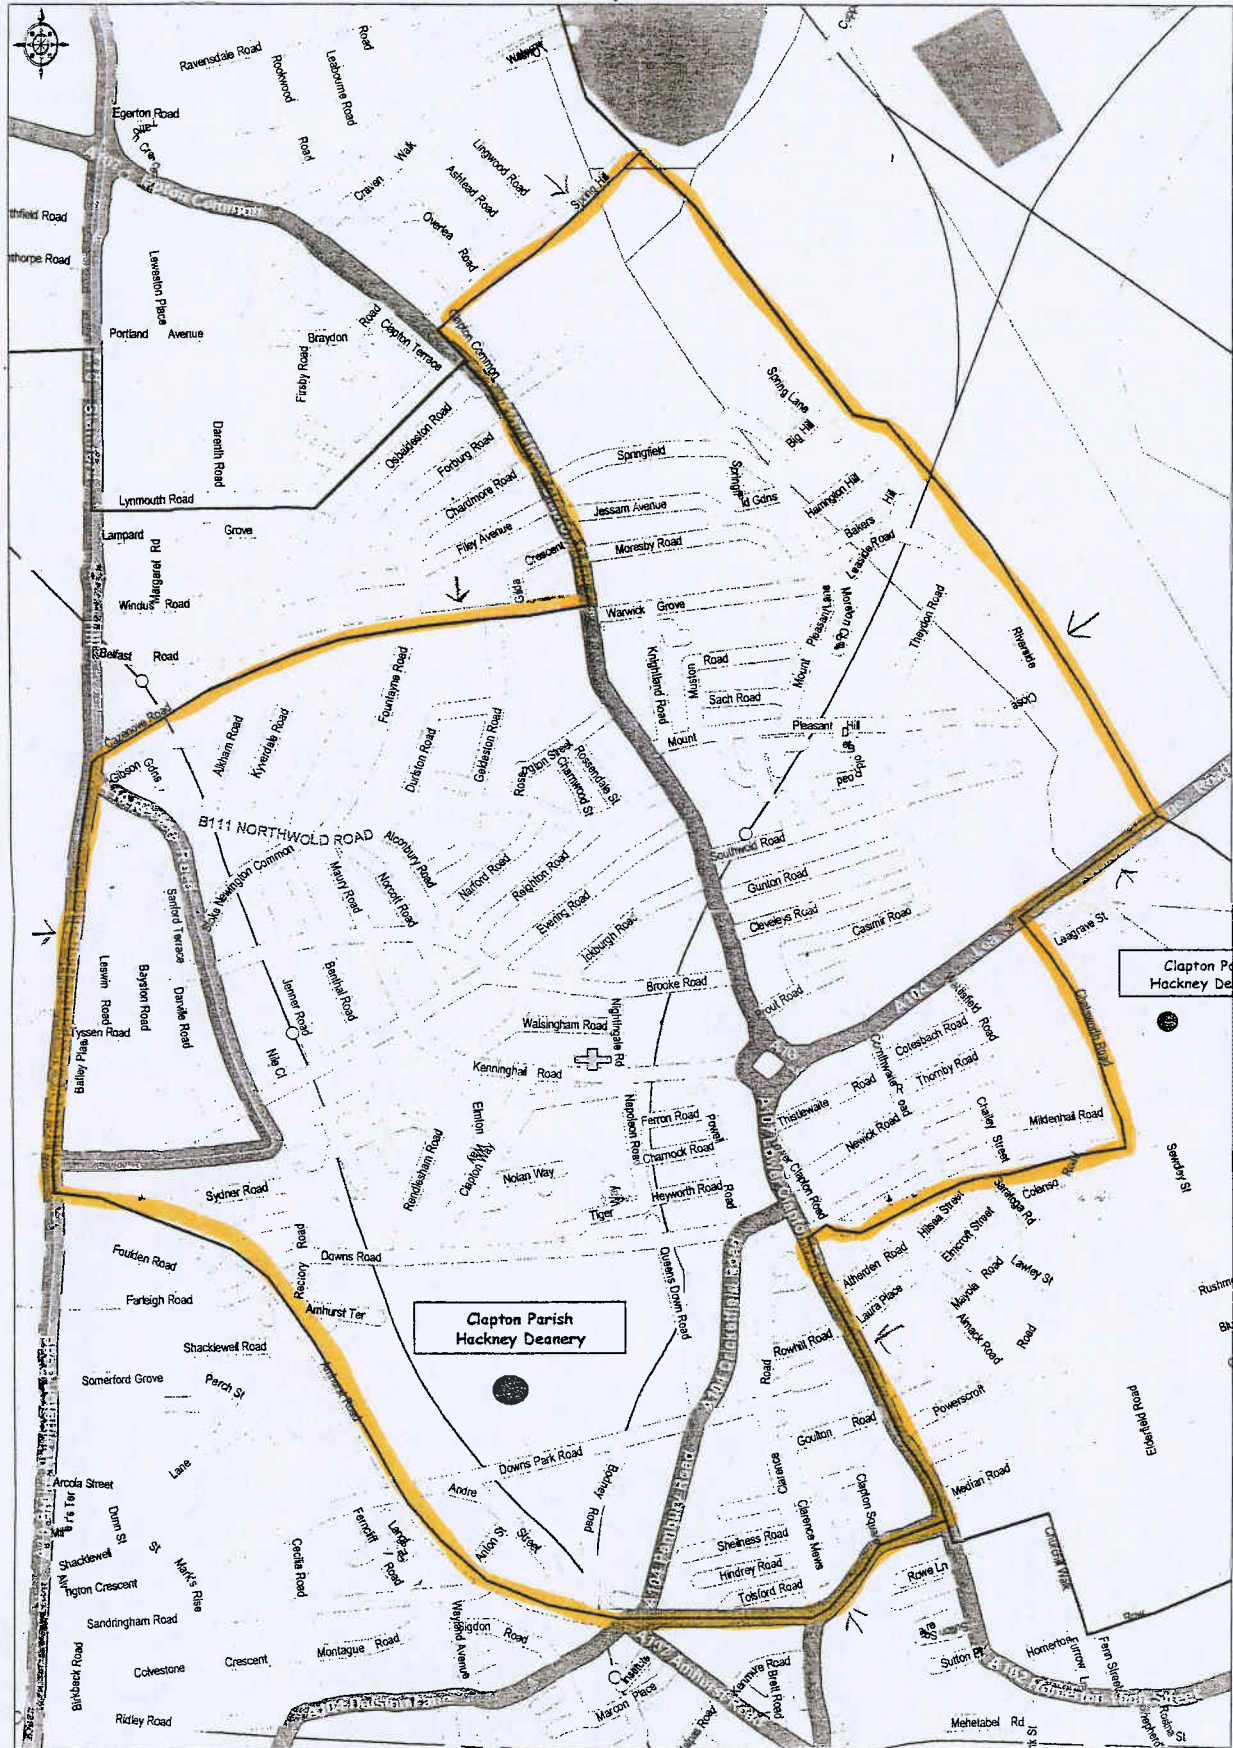

St Scholastica, Clapton Parish, 17 Kenninghall Road
E5 8BS Hackney Deanery

Westminster Diocese. Mapped June 2005