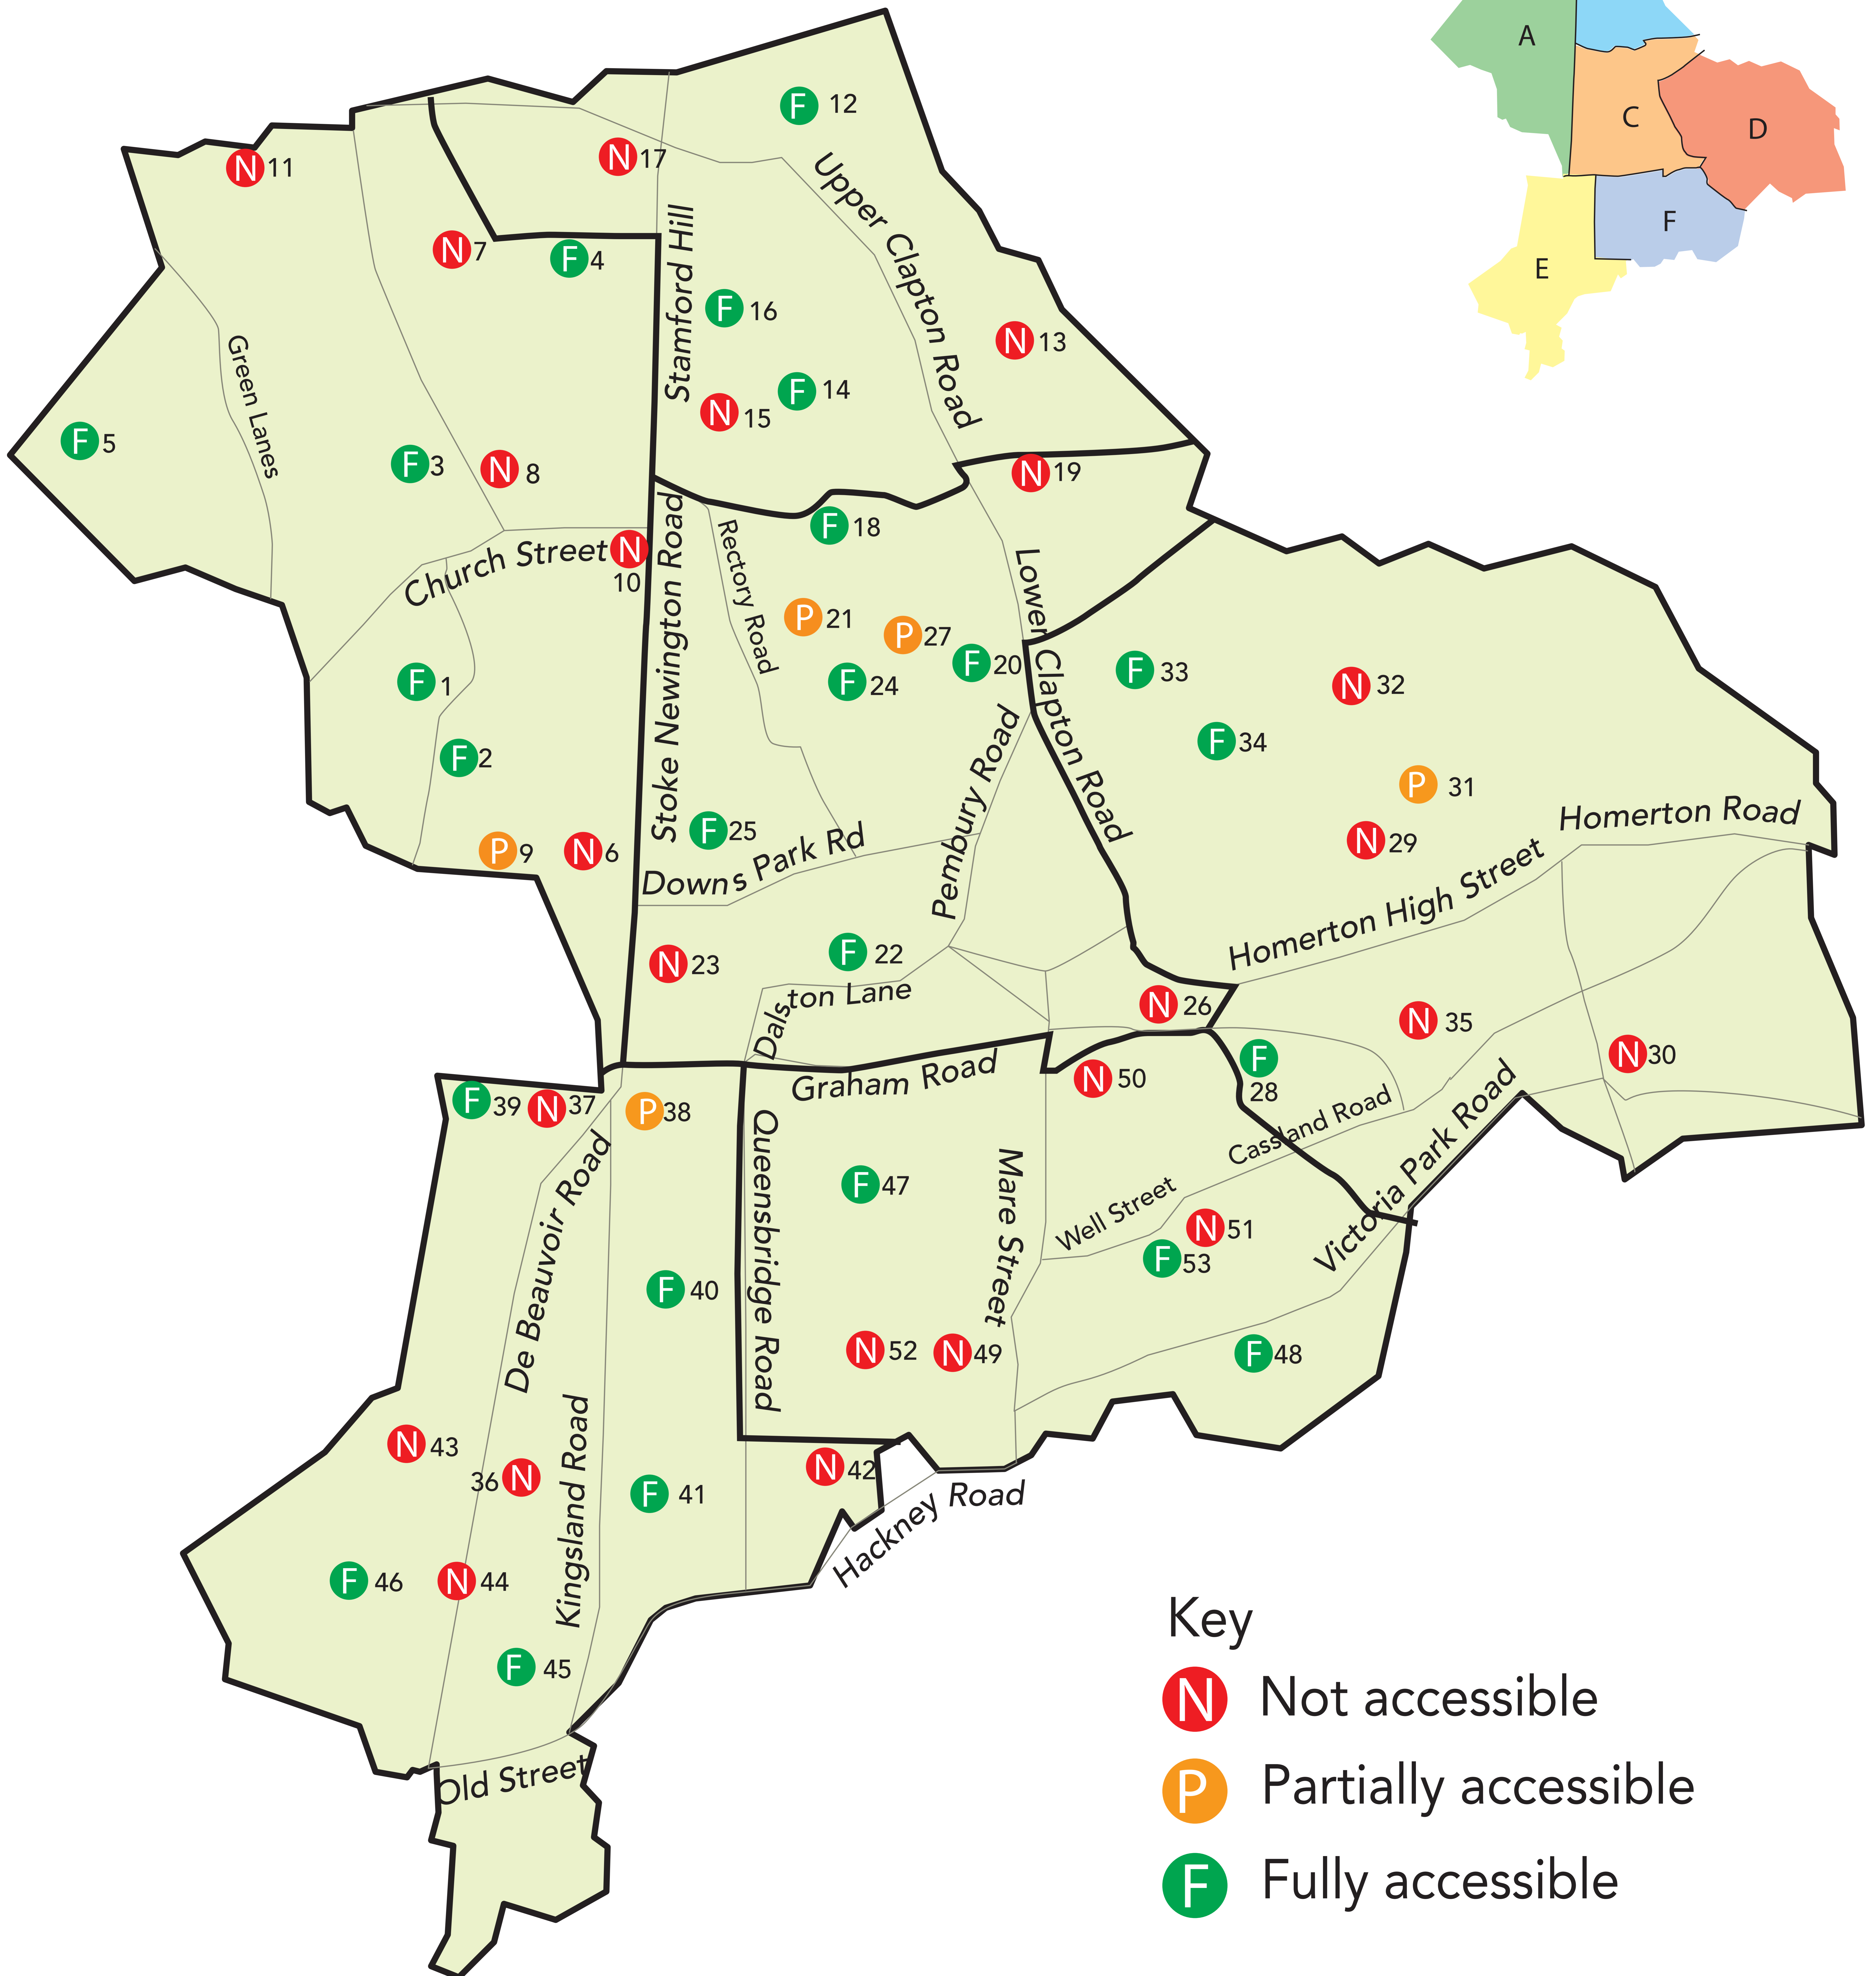

Hackney's Accessible Primary Schools

- Key
- N** Not accessible
 - P** Partially accessible
 - F** Fully accessible

Key to Primary Schools

ID	School Name	Address	Access Level	Specialist Facility Offered
Area A				
1	Betty Layward	Clissold Road N16 9EX	Fully	
2	Grasmere Primary School	92 Albion Road N16 9PD	Fully	Accessible Rollaters K-Walker
3	Grazebrook Primary School	Lordship Road N16 0QP	Fully	
4	Holmleigh Primary School	Dunsmure Road N16 5PU	Fully	
5	Parkwood Primary School	Queen's Drive N4 2HQ	Fully	
6	Princess May Primary School	Barrett's Grove N16 8AJ	Not	
7	Sir Thomas Abney School	Fairholt Road N16 5ED	Not	Specially Resourced
8	St Mary's CE Primary School	Lordship Road N16 0PP	Not	
9	St Matthias' CE Primary School	Wordsworth Road N16 8DD	Partial	
10	William Patten Primary School	Stoke Newington Church St N16 0NX	Not	
11	Woodberry Down Community Primary School	Woodberry Grove N4 1SY	Not	
Area B				
12	Springfield Community School	Castlewood Road N16 6DH	Fully	
13	Harrington Hill Primary School	Harrington Hill E5 9EY	Not	
14	Jubilee Primary School	Filey Avenue N16 6NR	Fully	Visually Resourced
15	Simon Marks Jewish Primary School	75 Cazenove Road N16 6PD	Not	
16	Tyssen Community Primary School	Oldhill Street N16 6QA	Fully	Children's Centre & Autism Resourced
17	Lubavitch Ruth Lunzer Girls Primary School	107-115 Stamford Hill N16 5RP	Not	
18	Northwold Primary School	Northwold Road E5 8RN	Fully (Nov' 06)	
19	Southwold Primary School	Detmold Road E5 9NL	Not	
Area C				
20	Baden-Powell School	Ferron Road E5 8DN	Fully	
21	Benthal Primary School	Benthal Road N16 7AU	Partial	
22	Brook Community School	Sigdon Road E8 1AS	Fully	
23	Colvestone Primary School	Colvestone Crescent E8 2LG	Not	
24	Nightingale Primary School	Rendlesham Road E5 8PH	Fully	
25	Shacklewell Primary School	Shacklewell Row E8 2EA	Fully	
27	St Scholastica's RC School	Kenninghall Road E5 8BS	Partial	